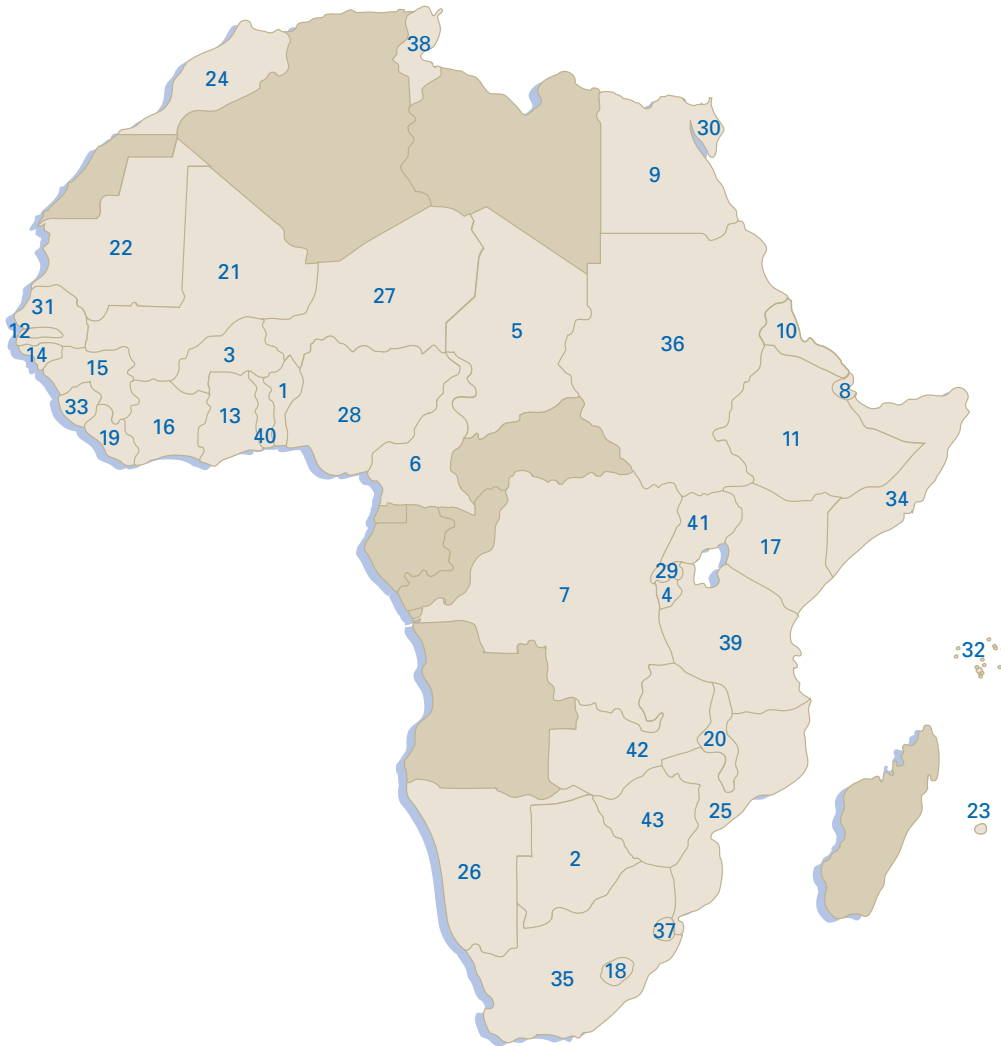

Collaboration in Africa

This map illustrates some of the key projects in which the HSRC is involved throughout 43 African countries.

- CYFSD Child, Youth, Family and Social Development¹
- D&G Democracy and Governance
- ESSD Education, Science and Skills Development
- SAHA Social Aspects of HIV/AIDS and Health²
- URED Urban, Rural and Economic Development
- KS Knowledge Systems
- G&D Gender and Development
- EGDI Employment, Growth and Development Initiative
- PAU Policy Analysis Unit
- SAHARA Sahara network
- NEQI National Education Quality Initiative
- CD Capacity Development

¹ also operates in all member states of the African Union, SADC and Albania
² also operates in all member states of the African Union

1 Benin	ESSD	KS	SAHARA	5 Chad	ESSD		
2 Botswana	CYFSD	ESSD	SAHARA	6 Cameroon	CYFSD	ESSD	KS
	SAHA	URED	KS	7 Democratic Republic of Congo	URED	SAHARA	D&G
3 Burkina Faso	ESSD	SAHARA		8 Djibouti	KS		
	URED	KS		9 Egypt	CYFSD	KS	
4 Burundi	CYFSD	D&G					

10 Eritrea	ESSD
11 Ethiopia	CYFSD, ESSD, SAHARA, D&G, URED, KS
12 Gambia	CYFSD
13 Ghana	CYFSD, ESSD, KS
14 Guinea-Bissau	ESSD
15 Guinea Conakry	ESSD
16 Ivory Coast	SAHARA
17 Kenya	CYFSD, ESSD, SAHARA, NEQI, URED, KS, EGDI
18 Lesotho	CYFSD, SAHA, SAHARA, URED, KS
19 Liberia	CYFSD, ESSD
20 Malawi	CYFSD, ESSD, D&G
21 Mali	ESSD, SAHARA, URED, KS
22 Mauritania	SAHARA
23 Mauritius	CYFSD
24 Morocco	KS
25 Mozambique	SAHA, ESSD, SAHARA
26 Namibia	CYFSD, ESSD, KS
27 Niger	CYFSD, ESSD, KS
28 Nigeria	CYFSD, ESSD, SAHARA, URED, KS
29 Rwanda	URED, SAHARA
30 Saudi Arabia	KS
31 Senegal	CYFSD, ESSD, SAHARA, SAHA, URED, KS, D&G
32 Seychelles	CYFSD
33 Sierra Leone	CYFSD
34 Somalia	ESSD, KS, SAHARA
35 South Africa	CYFSD, ESSD, SAHARA, SAHA, URED, KS, NEQI, PAU, D&G, CD, EGDI, G&D
36 Sudan	CYFSD, KS
37 Swaziland	KS, SAHARA
38 Tunis	KS
39 Tanzania	CYFSD, ESSD, SAHARA, NEQI, URED, KS
40 Togo	ESSD
41 Uganda	ESSD, SAHARA, URED, KS
42 Zambia	CYFSD, ESSD, KS
43 Zimbabwe	CYFSD, SAHA, SAHARA, EGDI, D&G, KS